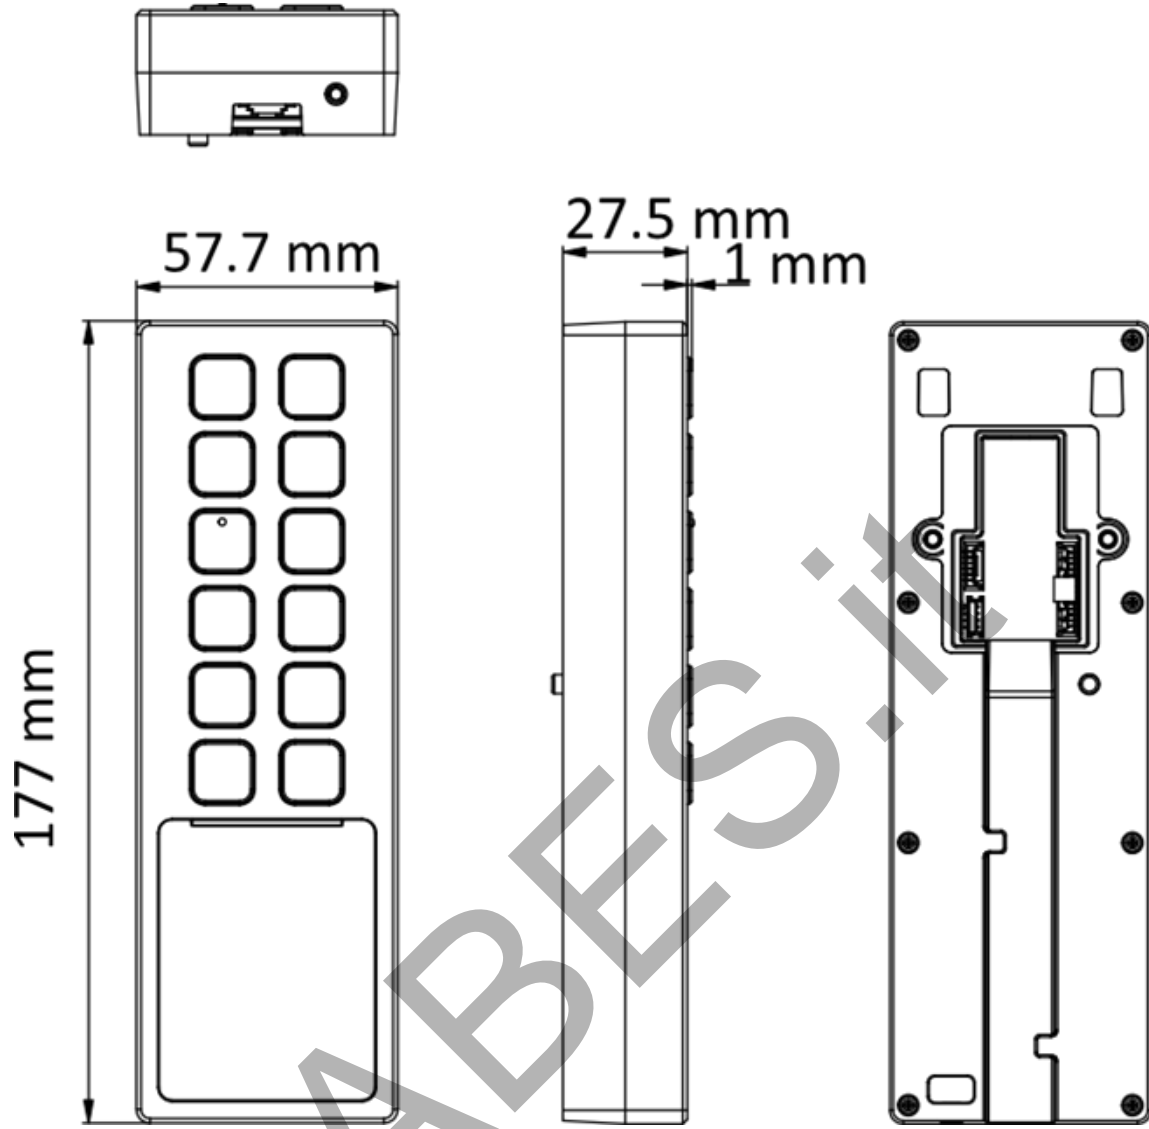

## DS-K1T805MX Access Control Terminal

- High protective level: IP65 and IK08
- Slim and flexible design with metal
- 10,000 cards and 100,000 events storage
- Built-in card reader for M1 card
- Supports operation by mobile App (Hik-Connect)
- Configuration via PC web and mobile web are available
- Supports multiple authentication types: card, PIN

## ▪ Specification

System	
Operating system	Linux
Audio	
Audio output	1 built-in buzzer
Network	
Wired network	10/100 Mbps self-adaptive
Interface	
RS-485	1, supports OSDP
Network interface	1
Wiegand	Wiegand 26/34
Lock control	1
Exit button	1
Door contact input	1
Alarm input	2
Alarm output	1
TAMPER	1
Capacity	
Card capacity	10,000
Event capacity	100,000
Authentication	
Card type	M1 card
Card reading distance	0 to 4 cm
Card reading duration	< 1 s
Function	
Hik-Connect	Support
Configuration via Web Browser	Support PC web configuration and mobile web operation
General	
Power supply	12 VDC/1 A
Working temperature	-30 °C to 60 °C (-22 °F to 140 °F)
Working humidity	0% to 90% (no condensing)
Dimensions	57.7 mm × 177 mm × 34.6 mm (2.3" × 7.0" × 1.4")
Power consumption	≤ 12 W
Language	English, Vietnamese, Brazilian Portuguese, Spanish, French, Italian, Arabic, Thai, Turkish, Indonesian, Ukrainian, and Russian

## ▪ Available Model

DS-K1T805MX

## ▪ Dimension

ABES.it

**Headquarters**

No.555 Qianmo Road, Binjiang District,  
Hangzhou 310051, China  
T: +86-571-8607-5998  
www.hikvision.com

Follow us on social media to get the latest product and solution information.