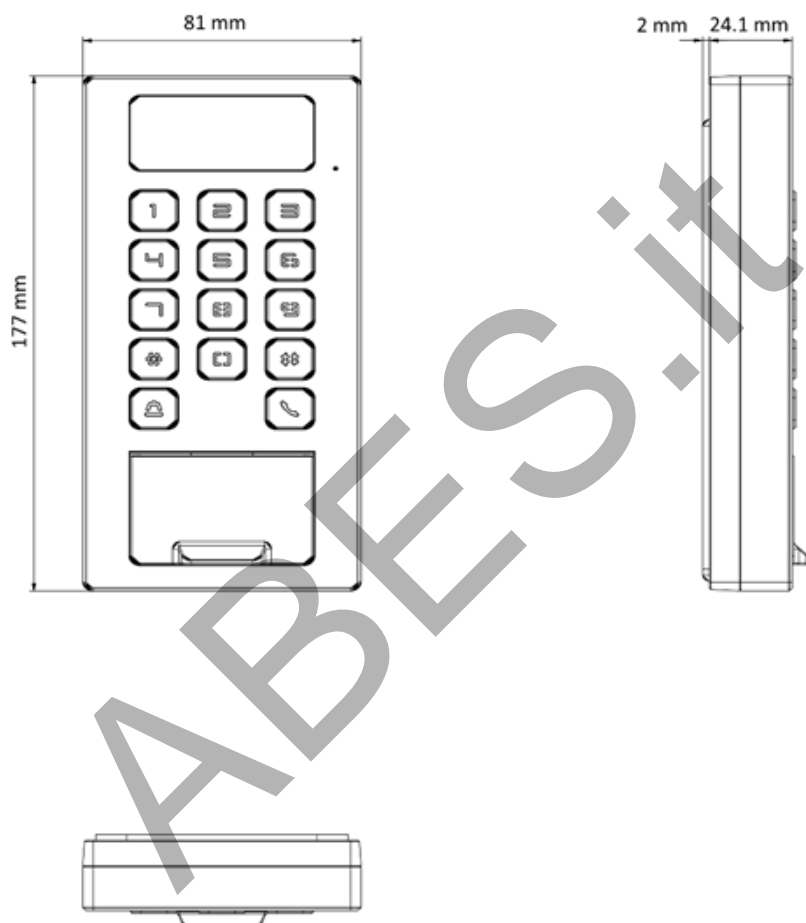

▪ Available Model

DS-K1T502DBFWX-C

▪ Dimension

▪ Accessory

▪ Optional

DS-KAB502-S1